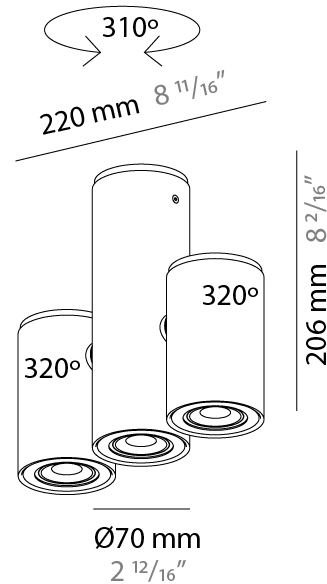

PROJECT	
TYPE	
SPECIFIER	
QUANTITY	
DATE	

KRONN TRIPLE SURFACE

D92084- : D92084-MBQ

base number

1. To build a product code in our configurator select the specify button on the base model # product page
2. To build a manual product code on this datasheet choose from the options listed below in blue font and add the suffix to the base model #

GENERAL

Series: Kronn
Subseries: Kronn Triple
Partner: Milan
Division: Design
Installation: Surface
Product Type: Downlight
Mounting Location: Ceiling
Light Distribution: Adjustable

PHYSICAL

Shape: Cylinder
Diameter (mm): 70
Diameter (in): 2 3/4
Length (mm): 220
Length (in): 8 11/16
Height (mm): 206
Height (in): 8 1/8
Weight (kg): 1.8
Weight (lbs): 3.999
Fixture Finish: Matte Black Lacquer
Fixture Material: Extruded Aluminum

ELECTRICAL

Number of Lamps: 3
Lamp Type: LED Retrofit
Lamp Shape: MR16
Bulb Included: Bulb Not Included
Total Output Wattage (W): 12
Max. Wattage Per Lamp (W): 4
Lamp Base: GU10
Input Voltage (V): 120

LED

OPTICAL

RATINGS AND CERTIFICATIONS

Certified By: CSA Certified to UL and CSA Standards
IP rating: IP20