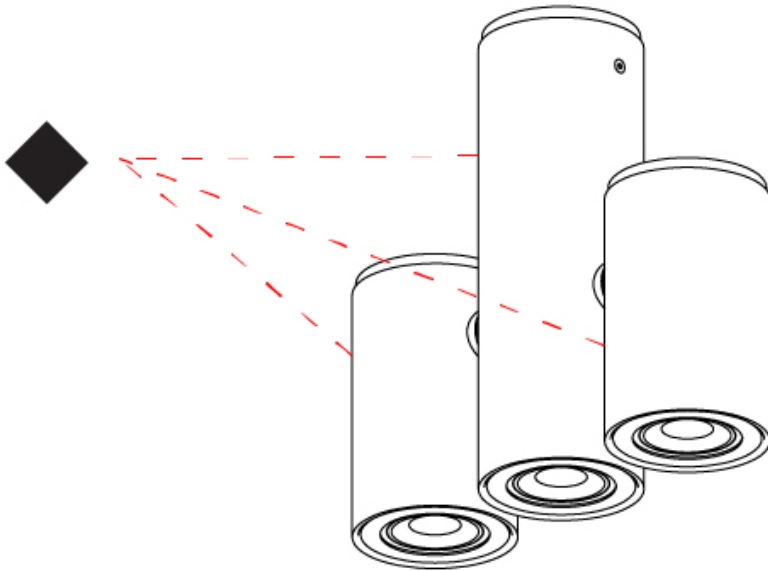

KRONN TRIPLE SURFACE

D92084- : D92084-MBQ

PROJECT

TYPE

SPECIFIER

QUANTITY

DATE

D