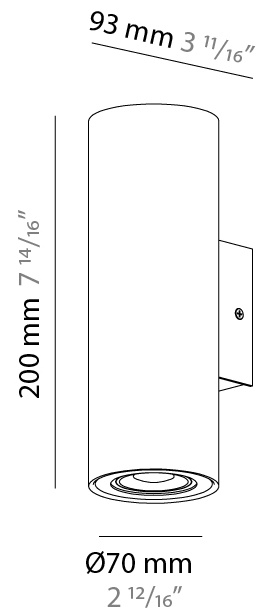

KRONN SINGLE SURFACE

D93098- : D93098-CHR

base number

1. To build a product code in our configurator select the specify button on the base model # product page
2. To build a manual product code on this datasheet choose from the options listed below in blue font and add the suffix to the base model #

GENERAL

Series: Kronn
Subseries: Kronn Single
Partner: Milan
Division: Design
Installation: Surface
Product Type: Wall Surface
Mounting Location: Wall
Light Distribution: Direct / Indirect

PHYSICAL

Shape: Cylinder
Diameter (mm): 70
Diameter (in): 2 ³/₄
Height (mm): 200
Depth (mm): 93
Height (in): 7 ⁷/₈
Depth (in): 3 ¹¹/₁₆
Extension (mm): 93
Extension (in): 3 ¹¹/₁₆
Weight (kg): 0.6
Weight (lbs): 1.399
Fixture Material: Extruded Aluminum

ELECTRICAL

Number of Lamps: 2
Lamp Type: LED Retrofit
Lamp Shape: MR16
Bulb Included: Bulb Not Included
Total Output Wattage (W): 10
Max. Wattage Per Lamp (W): 5
Lamp Base: GU10
Input Voltage (V): 120

LED

OPTICAL

RATINGS AND CERTIFICATIONS

Certified By: CSA Certified to UL and CSA Standards
IP rating: IP20

PROJECT
TYPE
SPECIFIER
QUANTITY
DATE